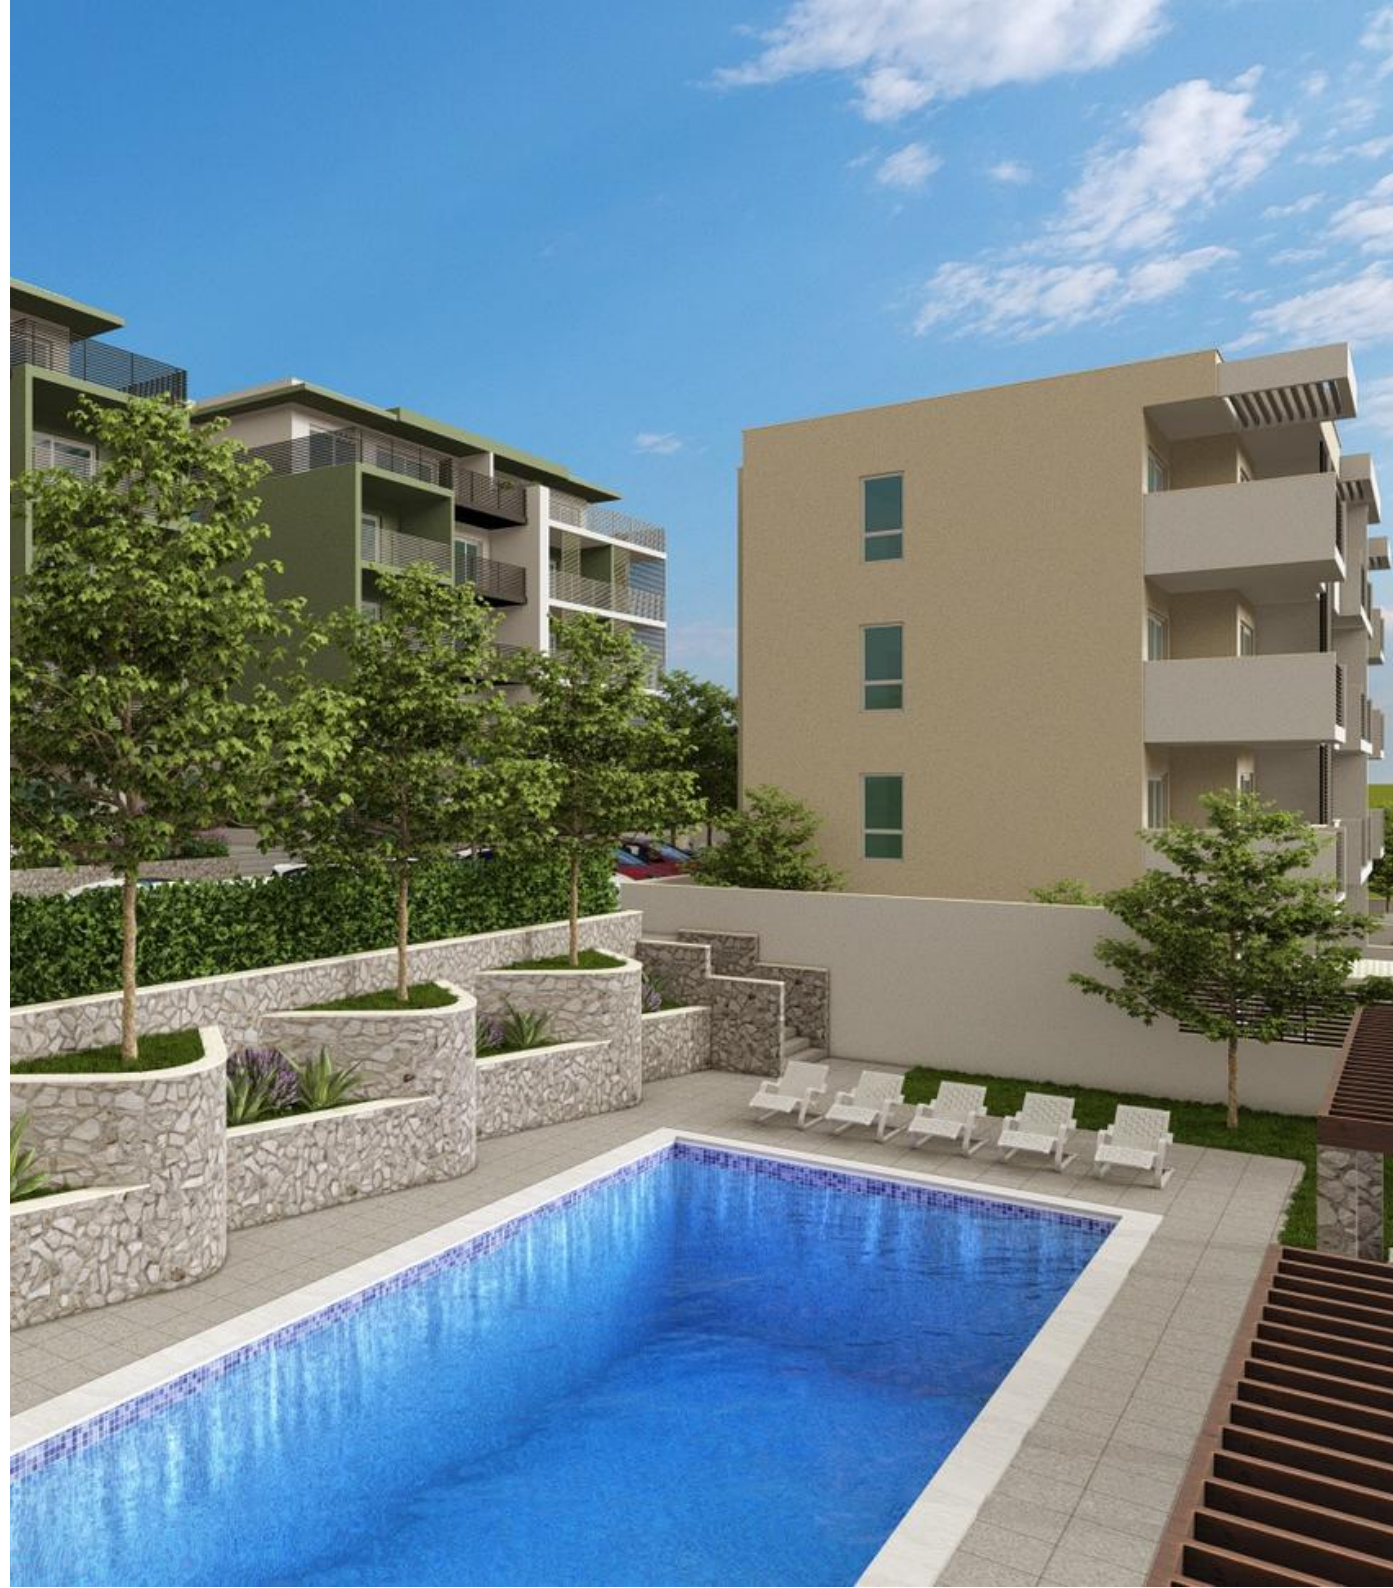

CATALOG OF INTERIOR STANDARDS

www.muccurumresidence.eu