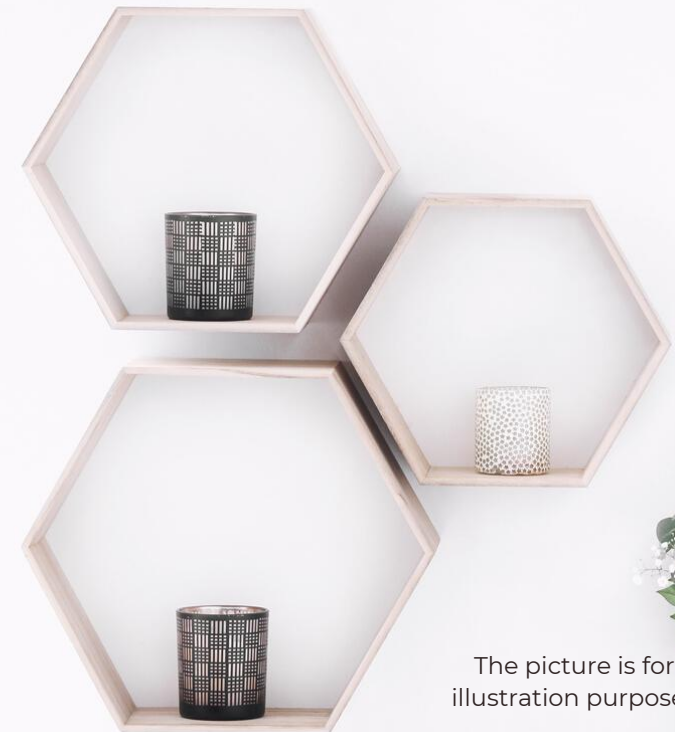

The picture is for
illustration purposes