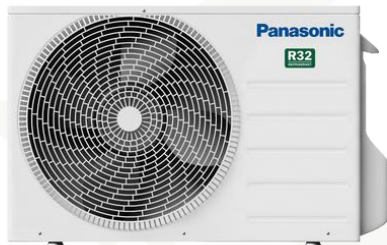

TOWEL HOOK

ROUND LED MIRROR NOA,
60CM

The picture is for
illustration purposes

BATHROOM SANITARY

HANGING TOILET BOWL BY
NERA SAPHO WITH TOILET
SEAT SOFT CLOSE DONA
SAPHO

SMALL TOILET SINK MINOS
40X22CM

ELECTRIC HEATING RADIATOR
DIRECT-E , STRAIGHT, 450X960
MM, 300W, WHITE

The picture is for
illustration purposes

AIR CONDITIONING AND HEATING

Panasonic

PANASONIC, STANDARD
INVERTER R32, 2,5 KW - 5KW +
WIFI MODUL AND MOBILE
APLICATION

The picture is for
illustration purposes